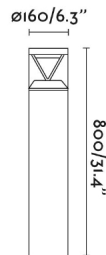

General characteristics

Fixation	Floor
Type	I
IP	65
voltage	100V-240V
Hertz	50/60Hz
Power	20W
IK	10

Material

Body/Structure	Aluminium+PC
Diffuser	PC

Finish

Body/Structure	Dark Grey
Diffuser	Transparent

Lighting characteristics