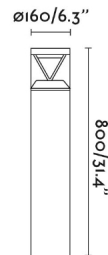

General characteristics

Fixation	Floor
Type	I
IP	65
voltage	220V-240V
Hertz	50/60Hz
Power	20W
IK	10

Material

Body/Structure	Aluminium+PC
Diffuser	PC

Finish

Body/Structure	Dark Grey
Diffuser	Transparent

Lighting characteristics