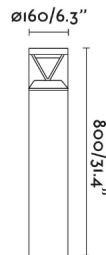

General characteristics

Fixation	Floor
Type	I
IP	65
voltage	100V-240V
Hertz	50/60Hz
Power	20W
IK	10

Material

Body/Structure	Aluminium+PC
Diffuser	PC

Finish

Body/Structure	Dark Grey
Diffuser	Transparent

Lighting characteristics