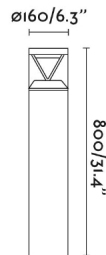

General characteristics

Fixation	Floor
Type	I
IP	65
voltage	220V-240V
Hertz	50/60Hz
Power	20W
IK	10

Material

Body/Structure	Aluminium+PC
Diffuser	PC

Finish

Body/Structure	Dark Grey
Diffuser	Transparent

Lighting characteristics