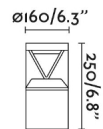

## General characteristics

Fixation	Post, Floor
Type	I
IP	65
voltage	220V-240V
Hertz	50/60Hz
Power	14W
IK	10