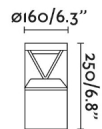

## General characteristics

Fixation	Post, Floor
Type	I
IP	65
voltage	100V-240V
Hertz	50/60Hz
Power	14W
IK	10