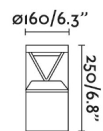

General characteristics

Fixation	Post, Floor
Type	I
IP	65
voltage	220V-240V
Hertz	50/60Hz
Power	14W
IK	10

Material

Body/Structure	Aluminium+PC
Diffuser	PC

Finish

Body/Structure	Dark Grey
Diffuser	Transparent