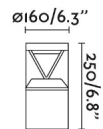

## General characteristics

Fixation	Post, Floor
Type	I
IP	65
voltage	100V-240V
Hertz	50/60Hz
Power	14W
IK	10