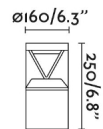

## General characteristics

Fixation	Post, Floor
Type	I
IP	65
voltage	100V-240V
Hertz	50/60Hz
Power	14W
IK	10