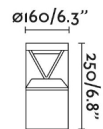

General characteristics

Fixation	Post, Floor
Type	I
IP	65
voltage	220V-240V
Hertz	50/60Hz
Power	14W
IK	10

Material

Body/Structure	Aluminium+PC
Diffuser	PC

Finish

Body/Structure	Dark Grey
Diffuser	Transparent