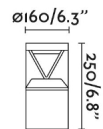

## General characteristics

Fixation	Post, Floor
Type	I
IP	65
voltage	220V-240V
Hertz	50/60Hz
Power	14W
IK	10