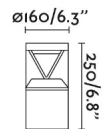

General characteristics

Fixation	Post, Floor
Type	I
IP	65
voltage	220V-240V
Hertz	50/60Hz
Power	14W
IK	10

Material

Body/Structure	Aluminium+PC
Diffuser	PC

Finish

Body/Structure	Dark Grey
Diffuser	Transparent