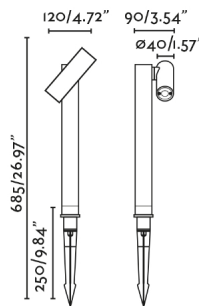

SPY 435 is a stake light designed for outdoor lighting. This light fixture is orientable, allowing elements to be highlighted, such as objects, trees, plants or even decorative elements. It also allows you to focus the light where you most want it. It has an IP65 rating, which protects it from external elements, such as wind, rain or dust.

General characteristics

Fixation	Floor
Type	I
IP	65
voltage	220V-240V
Hertz	50Hz
Cable meters	2000mm
Upwards Vertical orientation	↻ 350
Power	6W
IK	05

Material

Body/Structure	Aluminium+PC
Diffuser	Glass

Finish

Body/Structure	Dark Grey
Diffuser	Opal

Lighting characteristics

Temperature	3000K
Adjustable colour temperature	No
LM	495lm
Dimmable light source	NO
Degrees of light aperture	30°
Light direction	Accent lighting
Energy classification	E