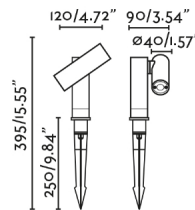

SPY 145 is a LED stake light designed for outdoor lighting. This light fixture is orientable, allowing elements to be highlighted, such as objects, trees, plants or even decorative elements. It also allows you to focus the light where you most want it. It has an IP65 rating, which protects it from external elements, such as wind, rain or dust.

General characteristics

Fixation	Floor
Type	I
IP	65
voltage	220V-240V
Hertz	50Hz
Cable meters	2000mm
Upwards Vertical orientation	↻ 350
Power	6W
IK	05

Material

Body/Structure	Aluminium+PC
Diffuser	Glass

Finish

Body/Structure	Dark Grey
Diffuser	Opal

Lighting characteristics

Temperature	3000K
Adjustable colour temperature	No
LM	495lm
Dimmable light source	NO
Degrees of light aperture	30°
Light direction	Accent lighting
Energy classification	E