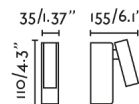

ROB is a minimalistic wall lamp. This black wall lamp has a little switch on base and it's perfect to light up bedrooms or contract spaces like hotels.

General characteristics

Fixation	Wall
Type	II
IP	20
voltage	100V-240V
Hertz	50/60Hz
Switch type	On/Off
Power	3W

Material

Body/Structure	Steel+Aluminium

Finish

Body/Structure	Black

Lighting characteristics

Light source included	Yes
Temperature	3000K
LM	160lm
CRI	>80
Light direction	Accent lighting
Energy classification	F

Reader

LED reader light source	3W, 3000K, 160lm

Driver

Requires Driver	Yes
Driver embedded	Yes

File download

General documents	Download >
Images	Download >