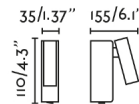

General characteristics

Fixation	Wall
Type	II
IP	20
voltage	100V-240V
Hertz	50/60Hz
Switch type	On/Off
Power	3W

Material

Body/Structure	Steel+Aluminium

Finish

Body/Structure	White

Lighting characteristics

Light source included	Yes
Temperature	3000K
LM	160lm
CRI	>80
Light direction	Accent lighting
Energy classification	F

Reader

LED reader light source	3W, 3000K, 160lm

Driver

Requires Driver	Yes
Driver embedded	Yes

File download

General documents	Download >
Images	Download >