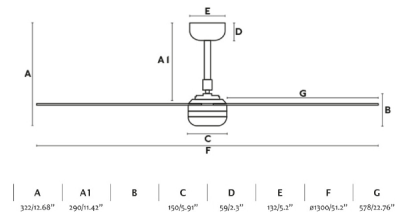

PUNT is a white ceiling fan with wood blades and with light, ideal for the ventilation of rooms from 17.6m² to 28m². Activated by remote control with programmer (included). This ceiling fan with DC motor has 6 adjustable speeds. PUNT comes with a reverse function summer - winter, so you can also use it in winter, improving the efficiency of your heating system. Suitable for incling room. Control your fan with WiZ. It works with WIFI 2.4 GHz and it does the same features as a remote control. It is compatible with Alexa, Google assistant & Siri. Remember that it is necessary to add the Smart receiver Ref. 34150 - 24, which is not included.

Material

Body/Structure	Steel
Diffuser	Glass
Blade material	ABS

Lighting characteristics

Light source included	Yes
Adjustable colour temperature	Yes
LM	1300lm
Dimmable light source	NO
Energy classification	E
Colour temperature range	3000-4000-6500K