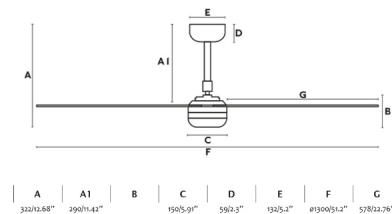

PUNT is a white ceiling fan with wood blades and with light, ideal for the ventilation of rooms from 17.6m² to 28m². Activated by remote control with programmer (included). This ceiling fan with DC motor has 6 adjustable speeds. PUNT comes with a reverse function summer - winter, so you can also use it in winter, improving the efficiency of your heating system. Suitable for inclining room.

General characteristics

Fixation	Ceiling
IP	20
voltage	220V-240V
Hertz	50/60Hz
Power	18W
W	9-12-16-21-30-33
RPM	100-118-132-152-168-176
Airflow (m ³ /min)	173
Reverse function	Yes
Engine type	DC
No. of blades	3
Reversible blades	No
Pitched ceiling	Yes
Can be installed without seat post	No
Type of control included	Remote control with timer