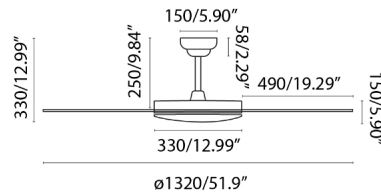

SAONA is a white ceiling fan made of steel. It has a low - power DC motor and it suitable for large rooms (17,6m2). Activated by remote control. This designer ceiling fan has 5 adjustable speeds with 5 - 8 - 14 - 21 - 38W a consumption 85 - 105 - 126 - 155 - 180 and revolutions per minute depending on speed. Airflow: 188 m3 min / 6643 CFM. Control your fan with WiZ. It works with WIFI 2.4 GHz and it does the same features as a remote control. It is compatible with Alexa, Google assistant & Siri. Remember that it is necessary to add the Smart receiver Ref. 34150 - 15, which is not included.

General characteristics

| | |
|------------------------------------|---|
| Fixation | Ceiling |
| Type | I |
| IP | 20 |
| voltage | 100V-240V |
| Hertz | 50/60Hz |
| Power | 24W |
| W | 5-8-14-21-38 |
| RPM | 85-105-126-155-180 |
| Airflow (m3/min) | 188 |
| Reverse function | Yes |
| Engine type | DC |
| No. of blades | 5 |
| Reversible blades | No |
| Pitched ceiling | Yes |
| Can be installed without seat post | No |
| Type of control included | Remote control with timer + Alexa/Google/Siri |