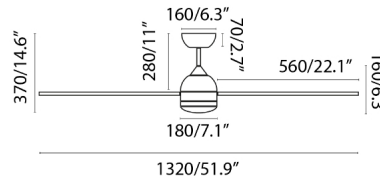

Ceiling fan with light. POROS has DC motor and it is ideal for the ventilation of rooms up to 17'6m2. Made from metal and blades from wood. Operated on remote control (included). It has 6 adjustable speed with a 7 - 9 - 12 - 15 - 20 - 26 W and 120 - 132 - 145 - 160 - 174 - 185 revolutions per minute depending on speed. Airflow: 246 m3 min / 6244 CFM. Control your fan with WiZ. It works with WIFI 2.4 GHz and it does the same features as a remote control. It is compatible with Alexa, Google assistant & Siri. Remember that it is necessary to add the Smart receiver Ref. 34151 - 26, which is not included.