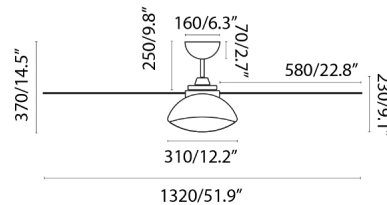

RODAS L LED is a ceiling fan with DC motor suitable for rooms from 17m². This white ceiling fan, operated by remote control (included) setted up with 5 dimmable speeds 7 - 10 - 14 - 18 - 26W and 135 - 155 - 170 - 190 - 210rpm. Airflow: 246 m³ min / 6300 CFM. This ceiling fan is suitable for inclining roof. Control your fan with WiZ. It works with WIFI 2.4 GHz and it does the same features as a remote control. It is compatible with Alexa, Google assistant & Siri. Remember that it is necessary to add the Smart receiver Ref. 34151 - 29, which is not included.

General characteristics

| | |
|------------------------------------|---|
| Fixation | Ceiling |
| Type | I |
| IP | 20 |
| voltage | 100V-240V |
| Hertz | 50/60Hz |
| Power | 20W |
| W | 7-9-12-16-21-26 |
| RPM | 130-145-160-178-194-210 |
| Airflow (m ³ /min) | 246 |
| Reverse function | Yes |
| Engine type | DC |
| No. of blades | 3 |
| Reversible blades | No |
| Pitched ceiling | Yes |
| Can be installed without seat post | No |
| Type of control included | Remote control with timer + Alexa/Google/Siri |