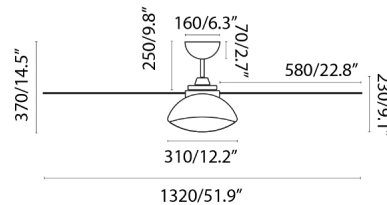

RODAS L LED is a ceiling fan with DC motor suitable for rooms from 17m². This white ceiling fan, operated by remote control (included) setted up with 5 dimmable speeds 7 - 10 - 14 - 18 - 26W and 135 - 155 - 170 - 190 - 210rpm. Airflow: 246 m³ min / 6300 CFM. This ceiling fan is suitable for inclining roof. Control your fan with WiZ. It works with WIFI 2.4 GHz and it does the same features as a remote control. It is compatible with Alexa, Google assistant & Siri. Remember that it is necessary to add the Smart receiver Ref. 34151 - 29, which is not included.

General characteristics

Fixation	Ceiling
Type	I
IP	20
voltage	100V-240V
Hertz	50/60Hz
Power	20W
W	7-9-12-16-21-26
RPM	130-145-160-178-194-210
Airflow (m3/min)	246
Reverse function	Yes
Engine type	DC
No. of blades	3
Reversible blades	Yes
Pitched ceiling	Yes
Can be installed without seat post	No
Type of control included	Remote control with timer + Alexa/Google/Siri