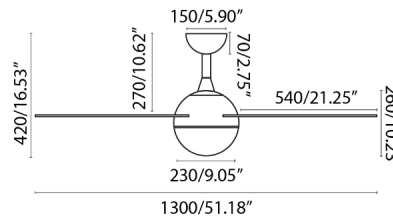

Ceiling fan with light and with DC motor suitable for rooms from 17m2. The color of blades are white, reversible. Operated by remote control (included) setted up with 5 dimmable speeds 5 - 10 - 16 - 25 - 37W and 100 - 142 - 165 - 192 - 226rpm. This white ceiling fan has winter / summer function. Airflow: 190,12 m3 min / 6711 CFM. This ceiling fan is suitable for inclining roof. Control your fan with WiZ. It works with WIFI 2.4 GHz and it does the same features as a remote control. It is compatible with Alexa, Google assistant & Siri. Remember that it is necessary to add the Smart receiver Ref. 34151 - 30, which is not included.