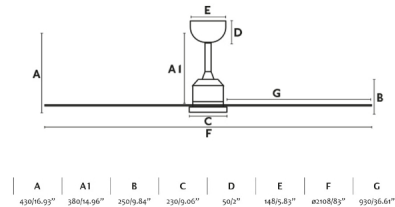

## General characteristics

Fixation	Ceiling
Type	I
IP	20
voltage	220V-240V
Hertz	50/60Hz
Power	15.4W
W	6-9-15-28-44
RPM	54-67-79-98-112
Airflow (m3/min)	344.4
Reverse function	Yes
Engine type	DC
No. of blades	6
Reversible blades	No
Pitched ceiling	Yes
Can be installed without seat post	No
Type of control included	Remote control with timer