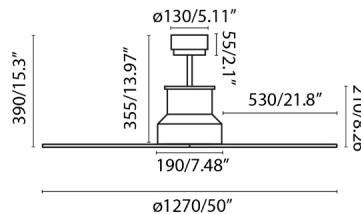

WINCHE is a ceiling fan with light, 4 blades, ideal for the ventilation of rooms up to 17,6m². It is designed by Conillas. Activated by remote control, included. This brown ceiling fan has DC motor and offers 6 adjustable speeds with a consumption of 3 - 5 - 8 - 12 - 21 - 31W and 50 - 71 - 93 - 115 - 138 - 162 revolutions per minute depending on speed. This ceiling fan comes with inverse function. It also has SMART FAN technology, which will allow you to control it with the WiZ application. It works with WIFI 2.4 GHz and develops the same functionalities as the remote control. It is compatible with Alexa, Google assistant and Siri. Remember that it is necessary to add the Smart receiver Ref. 34150 - 08, which is not included.

General characteristics

Fixation	Ceiling
Type	I
IP	44
voltage	220V-240V
Hertz	50/60Hz
Power	17W
W	3-5-8-12-21-31
RPM	50-71-93-115-138-162
Airflow (m3/min)	183.09
Reverse function	Yes
Engine type	DC
No. of blades	4
Reversible blades	No
Pitched ceiling	Yes
Can be installed without seat post	No
Type of control included	Remote control + Alexa/Google/Siri