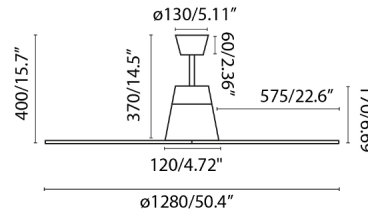

TYPHOON is a ceiling fan with light designed by Jordi Busquets ideal for the ventilation of rooms over 17.6m². This ceiling fan has IP44 and anticorrosive treatment of metal parts. Activated by remote control, included. This white ceiling fan has DC motor and offers 6 adjustable speeds with a consumption of 3 - 5 - 8 - 12 - 21 - 31W and 0 - 71 - 93 - 115 - 138 - 162 revolutions per minute depending on speed. This ceiling fan comes with inverse function. This ceiling fan is suitable for inclining roof. Control your fan with WiZ. It works with WIFI 2.4 GHz and it does the same features as a remote control. It is compatible with Alexa, Google assistant & Siri. Remember that it is necessary to add the Smart receiver Ref. 34150 - 18, which is not included.

General characteristics

Fixation	Ceiling
Type	I
IP	44
voltage	220V-240V
Hertz	50/60Hz
Power	17W
W	3-5-8-12-21-31
RPM	50-71-93-115-138-162
Airflow (m ³ /min)	183.09
Reverse function	Yes
Engine type	DC
No. of blades	4
Reversible blades	No
Pitched ceiling	Yes
Can be installed without seat post	No
Type of control included	Remote control + Alexa/Google/Siri