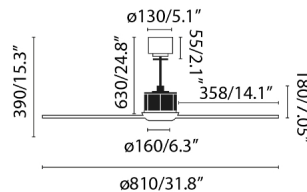

General characteristics

Fixation	Ceiling
Type	I
IP	20
voltage	220V-240V
Hertz	50/60Hz
Power	16W
W	2,8-3,2-4-5-6,7-9
RPM	51-86-122-158-195-235
Airflow (m3/min)	121.69
Reverse function	Yes
Engine type	DC
No. of blades	3
Reversible blades	No
Pitched ceiling	Yes
Can be installed without seat post	No
Type of control included	Remote control

Material

Body/Structure	Steel
Diffuser	Glass
Blade material	PC

Lighting characteristics

Light source included	Yes
Temperature	3000K
LM	709lm
CRI	>80
Energy classification	E

Driver

Additional information

Additional rods length	100-200mm

File download

Images	Download > Download > Download >
2D / 3D	Download > Download >
BIM	Download >