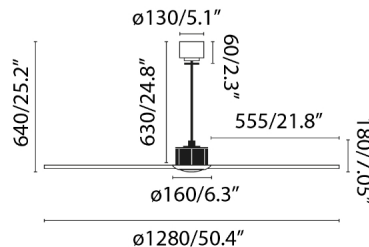

## General characteristics

Fixation	Ceiling
Type	I
IP	20
voltage	100V-240V
Hertz	50/60Hz
Power	16W
W	4-6-9-13-22-32
RPM	51-77-103-129-155-185
Airflow (m3/min)	145.66
Reverse function	Yes
Engine type	DC
No. of blades	3
Reversible blades	No
Pitched ceiling	No
Can be installed without seat post	No
Type of control included	Remote control + Alexa/Google/Siri

## Additional information

Additional rods length	100-200-450mm
------------------------	---------------