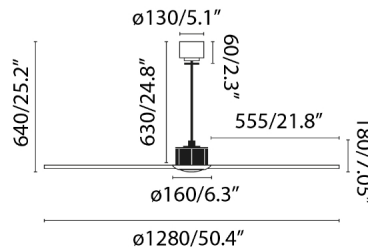

## General characteristics

Fixation	Ceiling
Type	I
IP	20
voltage	220V-240V
Hertz	50/60Hz
Power	16W
W	4-6-9-13-22-32
RPM	51-77-103-129-155-185
Airflow (m <sup>3</sup> /min)	145.66
Reverse function	Yes
Engine type	DC
No. of blades	3
Reversible blades	No
Pitched ceiling	Yes
Can be installed without seat post	No
Type of control included	Remote control

## Additional information

Additional rods length	100-200-450mm
------------------------	---------------