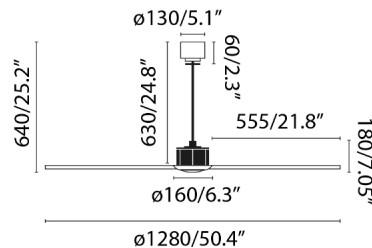

## General characteristics

Fixation	Ceiling
Type	I
IP	20
voltage	100V-240V
Hertz	50/60Hz
Power	16W
W	4-6-9-13-22-32
RPM	51-77-103-129-155-185
Airflow (m3/min)	145.66
Reverse function	Yes
Engine type	DC
No. of blades	3
Reversible blades	No
Pitched ceiling	No
Can be installed without seat post	No
Type of control included	Remote control + Alexa/Google/Siri

## Additional information

Additional rods length	100-200-450mm
------------------------	---------------