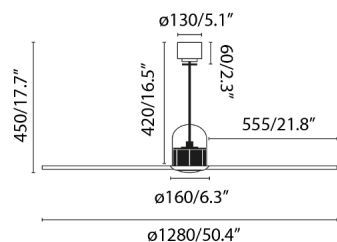

General characteristics

Fixation	Ceiling
Type	I
IP	20
voltage	100V-240V
Hertz	50/60Hz
Power	16W
W	4-6-9-13-22-32
RPM	51-77-103-129-155-185
Airflow (m3/min)	145.66
Reverse function	Yes
Engine type	DC
No. of blades	3
Reversible blades	No
Pitched ceiling	No
Can be installed without seat post	No
Type of control included	Remote control + Alexa/Google/Siri

Additional rods length	100-200-450mm
------------------------	---------------

File download

General documents	Download >
Images	Download >
	Download >
2D / 3D	Download >
	Download >
BIM	Download >

Finish