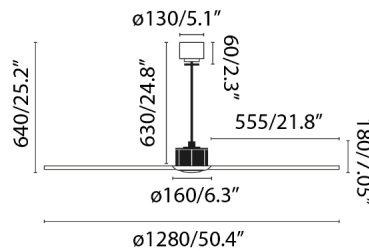

General characteristics

Fixation	Ceiling
Type	I
IP	20
voltage	220V-240V
Hertz	50/60Hz
Power	16W
W	4-6-9-13-22-32
RPM	51-77-103-129-155-185
Airflow (m3/min)	145.66
Reverse function	Yes
Engine type	DC
No. of blades	3
Reversible blades	No
Pitched ceiling	Yes
Can be installed without seat post	No
Type of control included	Remote control

Material

Body/Structure	Steel
Diffuser	Glass
Blade material	PC

Lighting characteristics

Light source included	Yes
Temperature	3000K
LM	709lm
CRI	>80
Energy classification	E

Driver

Additional information

Additional rods length	100-200-450mm
------------------------	---------------