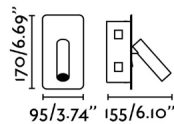

General characteristics

| | |
|------------------------------|-----------|
| Fixation | Wall |
| Type | I |
| IP | 20 |
| voltage | 100V-240V |
| Hertz | 50/60Hz |
| Switch type | On/Off |
| Upwards Vertical orientation | ↻ 90 |
| Horizontal orientation | ↻ 350 |
| Power | 3W |
| Cutting size | 80x155mm |