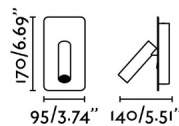

## General characteristics

Fixation	Wall
Type	I
IP	20
voltage	100V-240V
Hertz	50/60Hz
Switch type	On/Off
Upwards Vertical orientation	↻ 90
Horizontal orientation	↻ 350
Power	3W