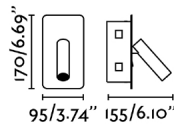

## General characteristics

Fixation	Wall
Type	I
IP	20
voltage	100V-240V
Hertz	50/60Hz
Switch type	On/Off
Upwards Vertical orientation	↻ 90
Horizontal orientation	↻ 350
Power	3W
Cutting size	80x155mm