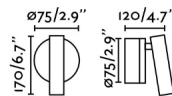

Chrome wall lamp reader provides a point of light in bedrooms and living rooms. BOC LED is ideal for lighting hotel rooms.