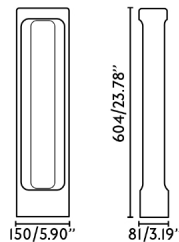

TOTEM is an outdoor lighting collection designed by Roger Vancells. This decorative IP55 stake materialised in concrete offers an indirect and bidirectional light effect, providing high visual comfort. It is offered in two heights, enabling configurations to be created in the space, and is ideal for lighting circulation areas or for use as a path marker. TOTEM 611 has a 3000K warm colour temperature.

General characteristics

Fixation	Floor
Type	II
IP	55
voltage	14,28V
Hertz	50/60Hz
Power	6.5W
IK	06

Material

Body/Structure	Concrete
----------------	----------

Finish

Body/Structure	Grey Cement
----------------	-------------