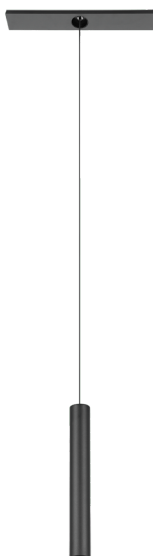

98811 TP PENDANT LIGHT

General Information

Material number	98811
Type	pendant light
Product segment	Indoor
Theme	sonstige / nicht zuordenbar

Dimensions

Article Height (in mm)	2015
Article Width (in mm)	44
Article Length (in mm)	285
Article Diameter (in mm)	40
Net Weight (in kg)	0.48 Kilogram

Material & Colour

Enclosure Material	aluminium, plastic
Enclosure Colour	black
Cable Colour	black

Functionality

Switch Type	without switch
Function	LED not replaceable
Battery	No

98811

TP PENDANT LIGHT

Technical Information

Protection Degree	IP20
Protection Class	3
Dimmable	No
max. Wattage (1)	1X8,5W

Illuminant 1

Socket Type (1)	LED
Illuminant Type (1)	LED
Illuminant incl. (1)	Inclusive
Lumen Complete	1200
Kelvin Complete	3000K
Light colour Complete	WARM WHITE
Energy efficiency class (EEI)	E
Dimmable	No
Info changeability□light source/driver	LED + driver can be exchanged by a specialist