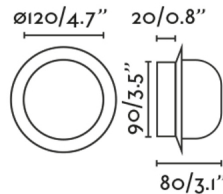

MAY is a fun collection of wall lights designed by Faro Lab. Its structure is circular in shape and it can be found in five finishes. It can be installed on the wall or on the ceiling as a ceiling lamp, and in a multitude of indoor spaces, as well as in the bathroom thanks to its IP44. This coral wall lamp projects a uniform warm light and it is made in steel with a glass diffuser.

General characteristics

Fixation	Wall, Ceiling
Type	II
IP	44
voltage	100V-240V
Hertz	50/60Hz
included battery	.
Power	4W

Material

Body/Structure	Steel
Diffuser	Glass

Finish

Body/Structure	Coral
Diffuser	Opal White