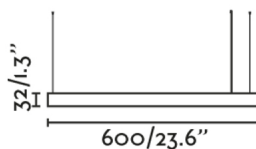

General characteristics

Fixation	Ceiling
Type	II
IP	20
voltage	220V-240V
Hertz	50Hz
Cable meters	2000mm
included battery	.
Tensioner included	Yes
Power	15W

Material

Body/Structure	Aluminium
Diffuser	PC

Finish

Body/Structure	Matt Black
Diffuser	Opal

Lighting characteristics

Light source included	Yes
Temperature	2700K
Adjustable colour temperature	No
MacAdam Steps	3 SDCM
LM	1500lm
CRI	>=90
Dimmable light source	YES
Light direction	Ambient lighting
Energy classification	E

Driver

Requires Driver	Yes
Driver embedded	Yes
Driver regulation included	TRIAC L
Maximum driver information	700mA CC

File download