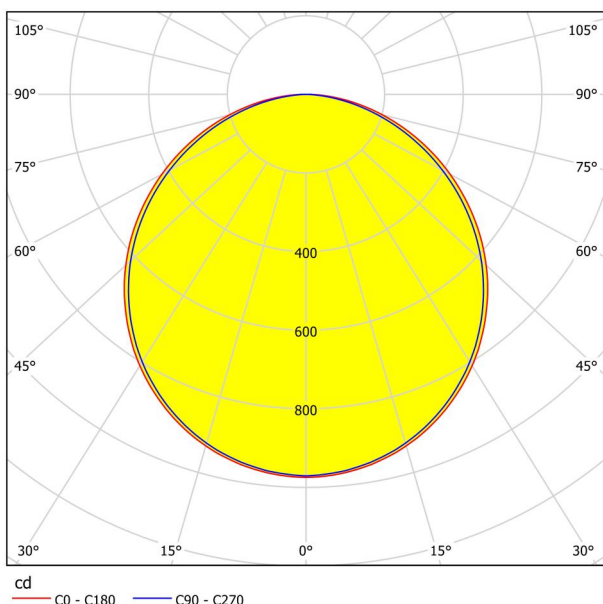

General Information

Material number	98485
Type	ceiling light
Product segment	Indoor
Theme	sonstige / nicht zuordenbar

Dimensions

Article Height (in mm)	50
Article Diameter (in mm)	800
Net Weight (in kg)	5.52 Kilogram

4X9,2 W 4800lm

Technical changes reserved

2/2

Contact | Support
eglo.com/en/eglo-worldwide