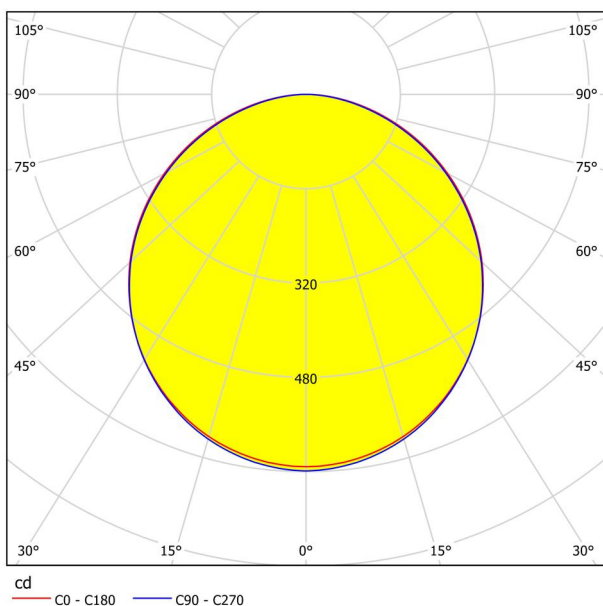

Technical Information

Protection Degree	IP20
Protection Class	2
Mains Voltage	220-240V,50/60Hz
Dimmable	No
max. Wattage (1)	21,5W

Illuminant 1

Socket Type (1)	LED
Illuminant Type (1)	LED
Illuminant incl. (1)	Inclusive
Kelvin Complete	4000K
Light colour Complete	WHITE
Nominal Lifetime (in h)	25000
Switching Cycles	15000
Energy efficiency class (EEI)	E
Dimmable	No
Info changeability□light source/driver	LED + driver can be exchanged by a specialist
Rated Lamp Power (0,1W precision)	21
Colour Tolerance (LED, SDCM)	<6

21,5W 3000lm
m

Technical changes reserved

2/2

Contact | Support
eglo.com/en/eglo-worldwide