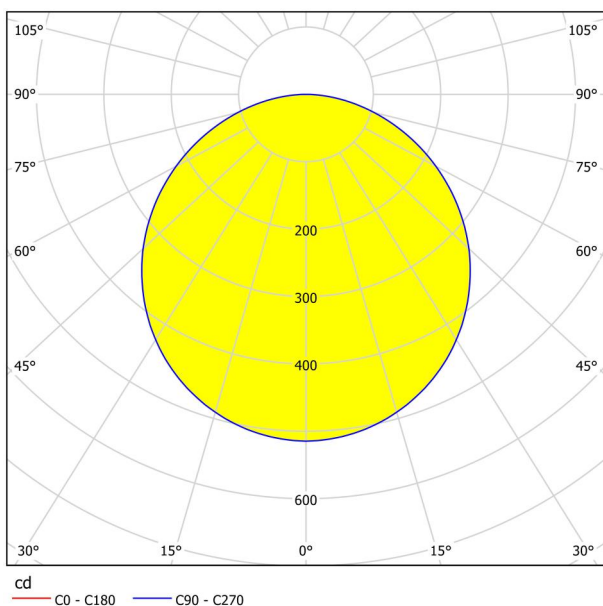

General Information

Material number	32812
Type	ceiling light
Product segment	Indoor
Theme	sonstige / nicht zuordenbar

Dimensions

Article Height (in mm)	50
Article Width (in mm)	300
Article Length (in mm)	300
Net Weight (in kg)	1.05 Kilogram

Protection Degree	IP20
Protection Class	2
Mains Voltage	220-240V,50/60Hz
Dimmable	No
max. Wattage (1)	14W

Illuminant 1

Socket Type (1)	LED
Illuminant Type (1)	LED
Illuminant incl. (1)	Inclusive
Kelvin Complete	4000K
Light colour Complete	WHITE
Nominal Lifetime (in h)	25000
Switching Cycles	15000
Energy efficiency class (EEI)	E
Dimmable	No
Info changeability□light source/driver	LED + driver can be exchanged by a specialist
Rated Lamp Power (0,1W precision)	16
Colour Tolerance (LED, SDCM)	<6