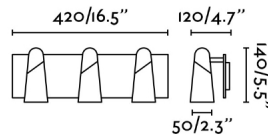

LAO is a collection of lamps for home lighting designed by Nahtrang.

General characteristics

Fixation	Wall, Ceiling
Type	I
IP	20
voltage	220V-240V
Hertz	50/60Hz
included battery	.
Upwards Vertical orientation	↻ 90
Downwards vertical orientation	↻ 90
Horizontal orientation	↻ 350
Power	13W

Material

Body/Structure	Aluminium+ABS
Diffuser	PMMA

Finish

Body/Structure	Matt White
Diffuser	Opal

Lighting characteristics

Light source included	Yes
Temperature	3000K
MacAdam Steps	5 SDCM
LM	400lm
CRI	>80
LED lifetime	LM80
Light direction	Ambient lighting
Energy classification	F

Driver

Requires Driver	Yes
Driver embedded	Yes

File download

Images	Download >
	Download >
2D / 3D	Download >
	Download >
BIM	Download >