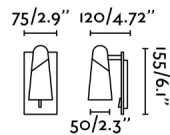

LAO is a collection of lamps for home lighting designed by Nahtrang. It is a white minimalistic wall lamp with a little switch on base. It's a good option for rooms that need a light spot.

General characteristics

Fixation	Wall
Type	I
IP	20
voltage	220V-240V
Hertz	50/60Hz
Switch type	On/Off
included battery	.
Upwards Vertical orientation	↻ 90
Downwards vertical orientation	↻ 90
Horizontal orientation	↻ 350
Power	4W

Material

Body/Structure	Aluminium+ABS
Diffuser	PMMA

Finish

Body/Structure	Matt White
Diffuser	Opal

Lighting characteristics

Light source included	Yes
Temperature	3000K
MacAdam Steps	5 SDCM
LM	400lm
CRI	>80
LED lifetime	LM80
Light direction	Ambient lighting
Energy classification	F

Driver

Requires Driver	Yes
Driver embedded	Yes

File download

General documents	Download >
Images	Download >
	Download >
2D / 3D	Download >
	Download >
BIM	Download >