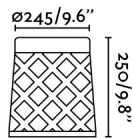

SHADOW is an outdoor beacon lamp. Its grid body projects nice shadows. This beacon lamp is designed by Alex & Manel Lluscà. The light source is LED warm light, integrated.

General characteristics

Fixation	Floor
Type	I
IP	65
voltage	100V-240V
Hertz	50/60Hz
included battery	.
Power	11W

Material

Body/Structure	Aluminium
Diffuser	Glass

Finish

Body/Structure	Dark Grey
Diffuser	Opal

Lighting characteristics

Light source included	Yes
Temperature	3000K
LM	800lm
CRI	>80
Light direction	Indirect lighting
Energy classification	E