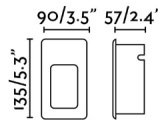

### General characteristics

Fixation	Wall
Type	II
IP	44
voltage	220V-240V
Hertz	50/60Hz
included battery	.
Flush box	Yes
Flush box dimensions	132x90x80mm
Power	3W
Cutting size	132x90mm