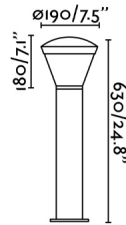

General characteristics

Fixation	Floor
Type	I
IP	65
voltage	100V-240V
Hertz	50/60Hz
included battery	.
Power	10W

Material

Body/Structure	Aluminium
Diffuser	PC

Finish

Body/Structure	Dark Grey
Diffuser	Transparent