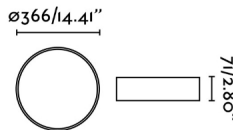

Ceiling lamp with LED technology. The light source is LED 40W neutral light, integrated. The VUK's features, has IP44, become this lamp in the perfect choice for bathroom lighting .

General characteristics

Fixation	Ceiling
Type	II
IP	44
voltage	220V-240V
Hertz	50/60Hz
included battery	.
Power	40W

Material

Body/Structure	Steel
Diffuser	PMMA

Finish

Body/Structure	Matt White
Diffuser	Opal

Lighting characteristics

Light source included	Yes
Temperature	2700K
LM	3000lm
CRI	>80
Light direction	Ambient lighting
Energy classification	F

Driver

Requires Driver	Yes
Driver embedded	Yes

File download

General documents	Download >
Images	Download >
	Download >
	Download >