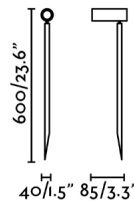

LED modern spike with a stylized design for garden lighting, made of aluminium and PMMA. The light source is SMD LED 6W 2700K 450lm 40° CRI> 80. SETH is an spike ideal for decorative lighting that highlights elements as objects, trees or plants.

### General characteristics

Fixation	Floor
Type	II
IP	44
voltage	100V-240V
Hertz	50/60Hz
Cable meters	2000mm
included battery	.
Power	6W